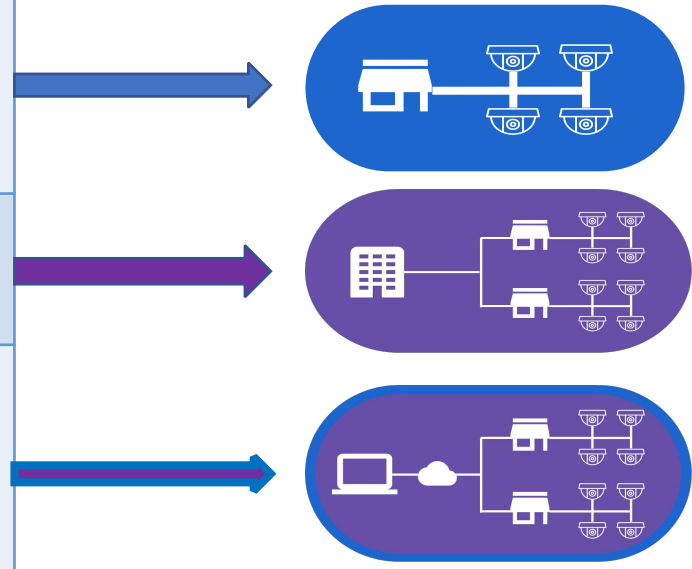

Product	MSRP Pricing
Orchid Core VMS	$85 / per video stream
Orchid Fusion VMS	$182 / per video stream
Orchid Fusion Cloud	Orchid Core + $4 / per month, per video stream
Steelfin Servers/Hardware	Please contact IPConfigure Sales sales@ipconfigure.com

*There is no Base, Server or Client licensing

Orchid Core VMS	• Simple, lightweight, single-site at an affordable price. • No client software, just secure/encrypted web browser interface • Multi-OS (Windows or Linux) • Multi-architecture (x86, embedded, inside the camera, Raspberry Pi)
Orchid Fusion VMS	• Multi-site Enterprise with no client software • Secure, reliable, integration with Active Directory and Google Office • Self-hosted, centralized management
Orchid Fusion Cloud	• Cloud-managed, multi-site • Easy – no need to open firewall ports or set rules; self-healing auto-VPN • Secure, encrypted video • Hybrid install with video stored at the edge, and managed via Cloud
Steelfin Hardware	• Custom servers and storage • Designed specifically for the heavy demands of full-time Video

Orchid Family Architecture