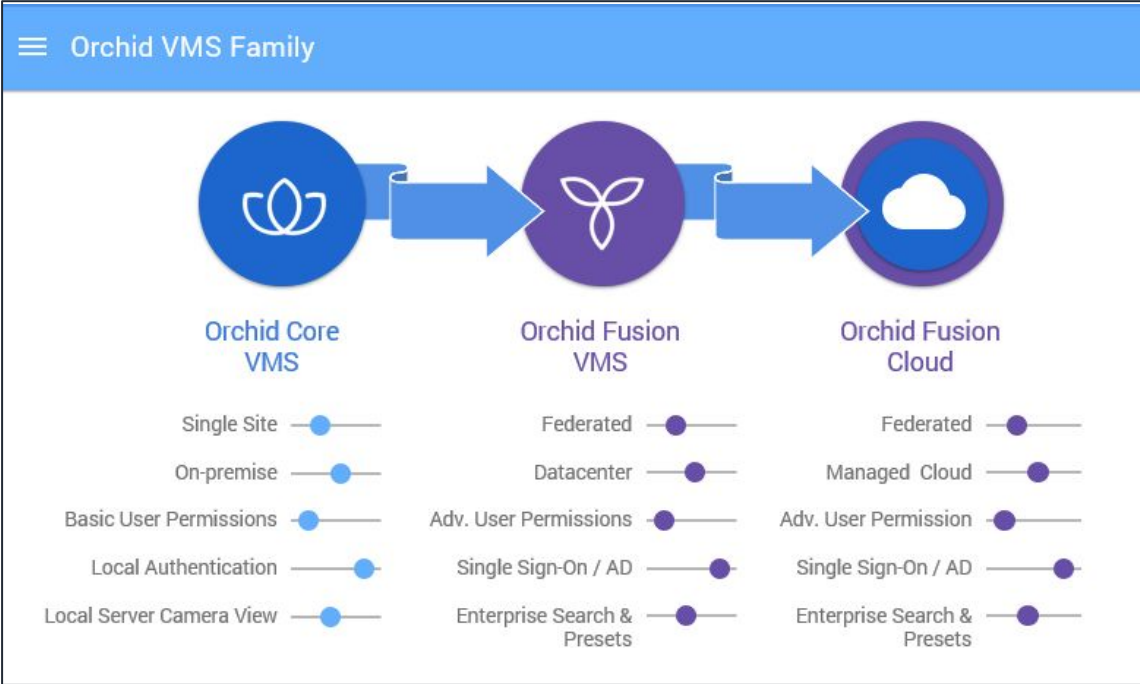

Challenge Question Answers	
Export Video	<ol style="list-style-type: none"> <li>1. Start looking for incident; start somewhere, jump between Motion events</li> <li>2. 1-click to select the length of export, adjust as needed</li> <li>3. 1-click to start export, including video format and export location. Done</li> </ol>
Multiple viewers	★ Web-browser, secure access. Simple User/Password, or AD/Google Office integration with Fusion/Cloud
System downtime	<ul style="list-style-type: none"> <li>★ Orchid Core and Orchid Fusion: Simple User and Admin interface with Logging for simplified troubleshooting.</li> <li>★ Orchid Fusion Cloud: IPConfigure manages the Fusion servers for no downtime and up-to-date releases, so you can focus on more important things</li> </ul>
Recording When/What	★ Orchid VMS products use Constant Recording with Motion Events; we never miss anything! You can reduce storage used with Motion Grooming; lower FPS when nothing is happening, speed up when something is
Video/Network/Cloud Security	<ul style="list-style-type: none"> <li>★ Orchid VMS products use technologies like SSL/TLS and SRTP for secure, encrypted connections</li> <li>★ with Orchid Fusion Cloud, we also use a self-healing auto-VPN, so you don't have to have IT set up rules or exceptions to see or manage video; we do it for you without punching holes in your firewalls</li> </ul>

Key Features
Web-based; the same experience on PC, laptop, tablet, smartphone
Cross-platform, multi-architecture Windows & Linux, x86_64, ARM
Secure – SSL/TLS, SRTP, STIGs
Simple, intuitive and IT friendly
ONVIF and RTSP based video, supporting the most IP cameras

**Orchid Family Architecture**